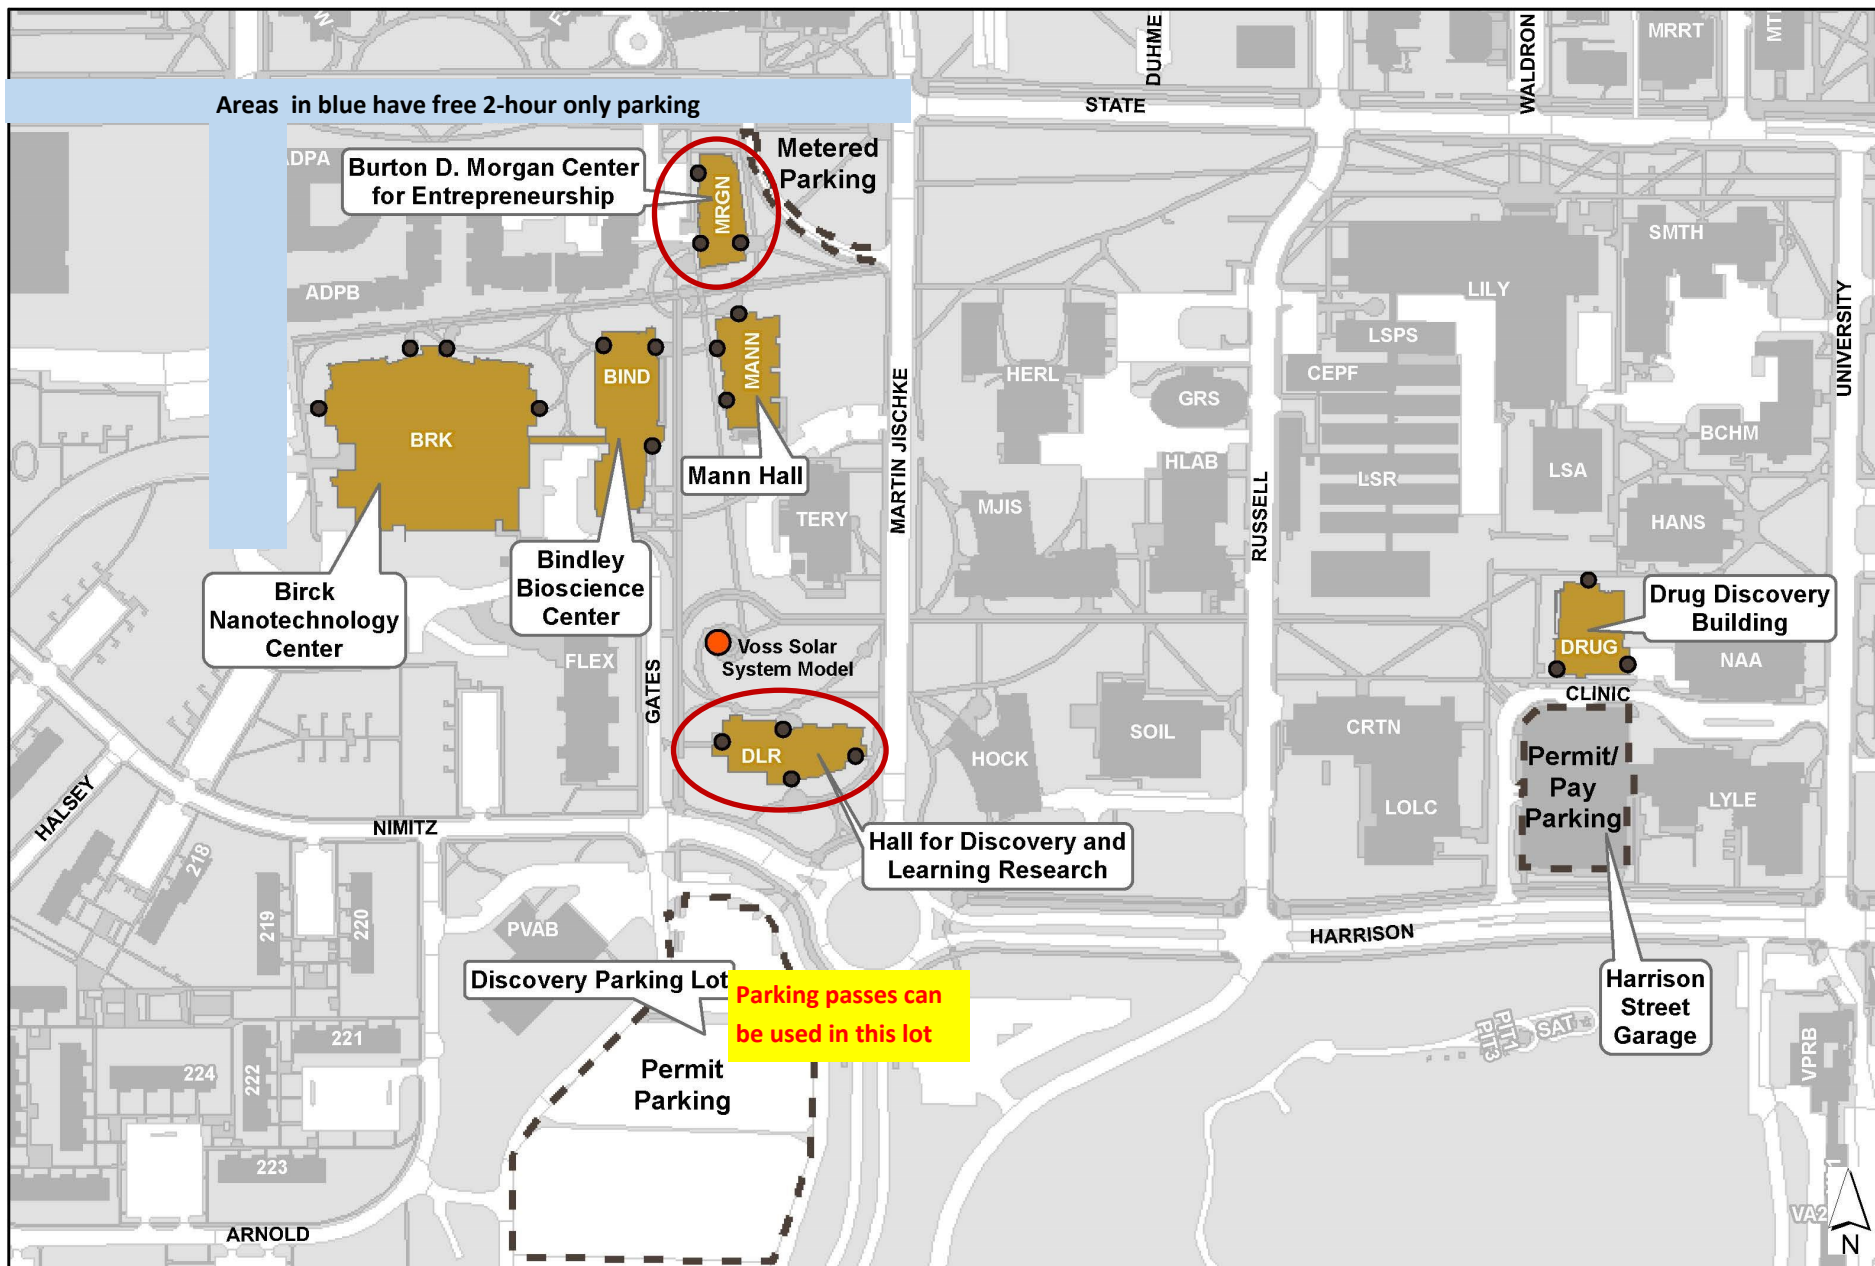

Center for Bioanalytic Metrology Meeting: November 7 & 8, 2023

● Building Entrance ■ Discovery Park Buildings -- Parking

Hall of Discover and Learning Research address: 207 S. Martin Jischke Drive, West Lafayette

Burton Morgan address (Nov. 8 breakout): 1201 W. Mitch Daniels Blvd, West Lafayette